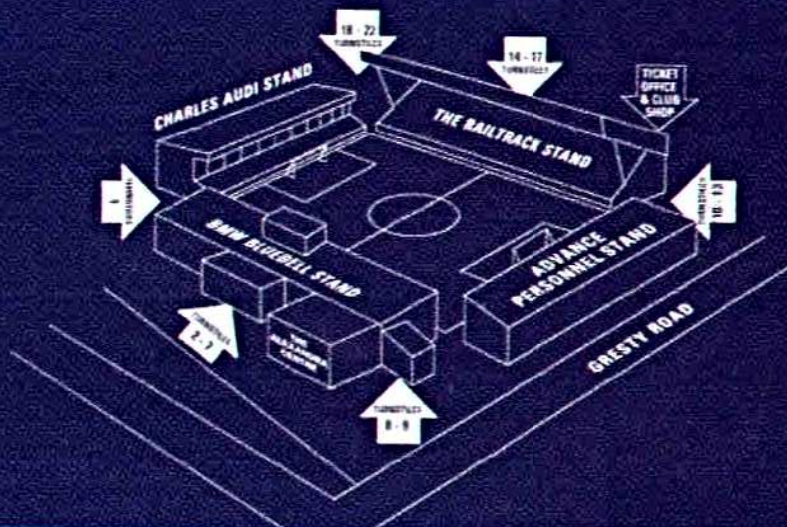

ONLINE TICKETS

Match tickets are now available for online purchase. In order to take advantage of this method of purchase you must register with the club. You can do this by either sending an email to tickets@crewealex.net including your customer number or name, address and postcode, quoting the subject 'Register'. You can also do this by telephoning the ticket office on 01270 252610. Once we receive your request your confirmation will be emailed to you where you will be able to complete the registration process. If tickets are purchased 4 days or more prior to the corresponding fixture they will be posted out to you, otherwise they will remain at the club awaiting collection. Games will be removed from web sales on the morning of the fixture.