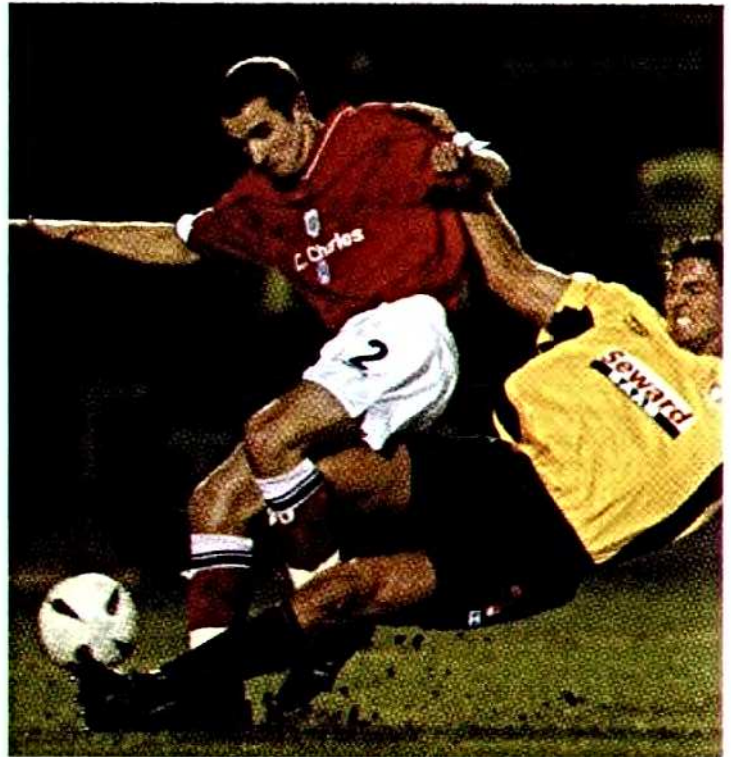

Crewe Lose Wright For The Season

JUST WHEN IT APPEARED THAT DAVID WRIGHT WAS ON THE ROAD TO RECOVERY, WE HAVE BEEN DEALT THE NEWS THAT HE IS SET TO MISS THE REMAINDER OF THE SEASON. THE FIRST CHOICE RIGHT-BACK WAS ALL SET TO RETURN TO THE FIRST-TEAM SQUAD THIS WEEK, BUT HE SUFFERED ANOTHER INJURY SET-BACK OUT ON THE TRAINING PITCH AND HE WENT FOR A SCAN ON A PROBLEMATIC THIGH MUSCLE. UNFORTUNATELY, THE RESULTS HAVE REVEALED A TEAR, WHICH WILL RULE HIM OUT OF THE ALL-IMPORTANT RUN-IN.

"The tests have revealed a tear and so I am not expecting David Wright to play again this season – said Dario.

"It's not the kind of thing that can be operated on and it will just be a case of resting it and let time be the healer."

Wright has played in just one of the last ten matches after suffering a re-occurrence of the injury in the 4-2 home win over Wycombe Wanderers on March 4th.

The loss of Wright is made worse by the fact that his replacement Chris McCready will also miss the remainder of the season after undergoing knee surgery.

After discussion with specialist Dai Rees, the unlucky McCready underwent surgery and is currently recovering well at the club's Reaseheath Training Ground.