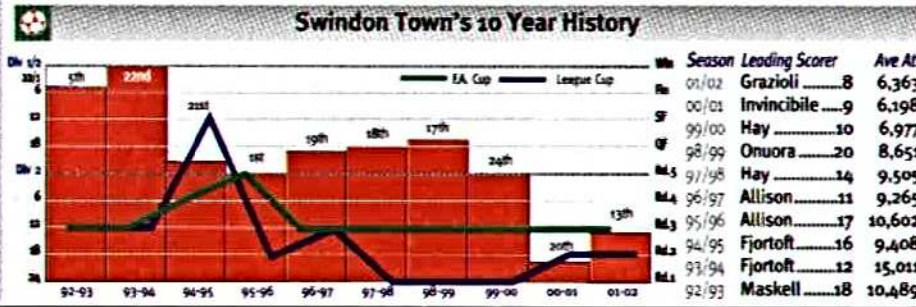

SP MORE PAGES THAN SVEN'S LITTLE BLACK BOOK... PEOPLE