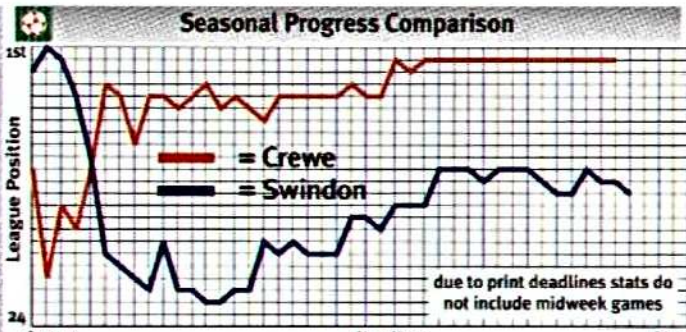

Form Guide - Last 6

4	Won	1
1	Drawn	2
1	Lost	3
11	For	8
4	Against	6
13	Points	5
7	Goal Difference	2
LDWWW	Sequence	LDWLDL

Yellow & Red Cards

28	Yellow	55
3	Red	3

2002-2003 Attendances

Alex	Aggregate	Robins
131,661		113,614
9,006	Highest	8,629
5,138	Lowest	4,136
6,583	Average	5,410
65	% of Capacity	37