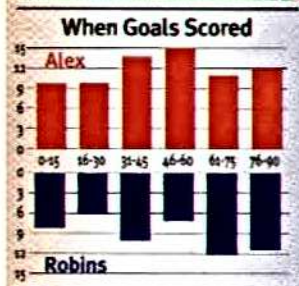

Form Guide - Last 6

4	Won	1
1	Drawn	2
1	Lost	3
11	For	8
4	Against	6
13	Points	5
7	Goal Difference	2
LDWWW	Sequence	LDWLDL

Yellow & Red Cards

28	Yellow	55
3	Red	3